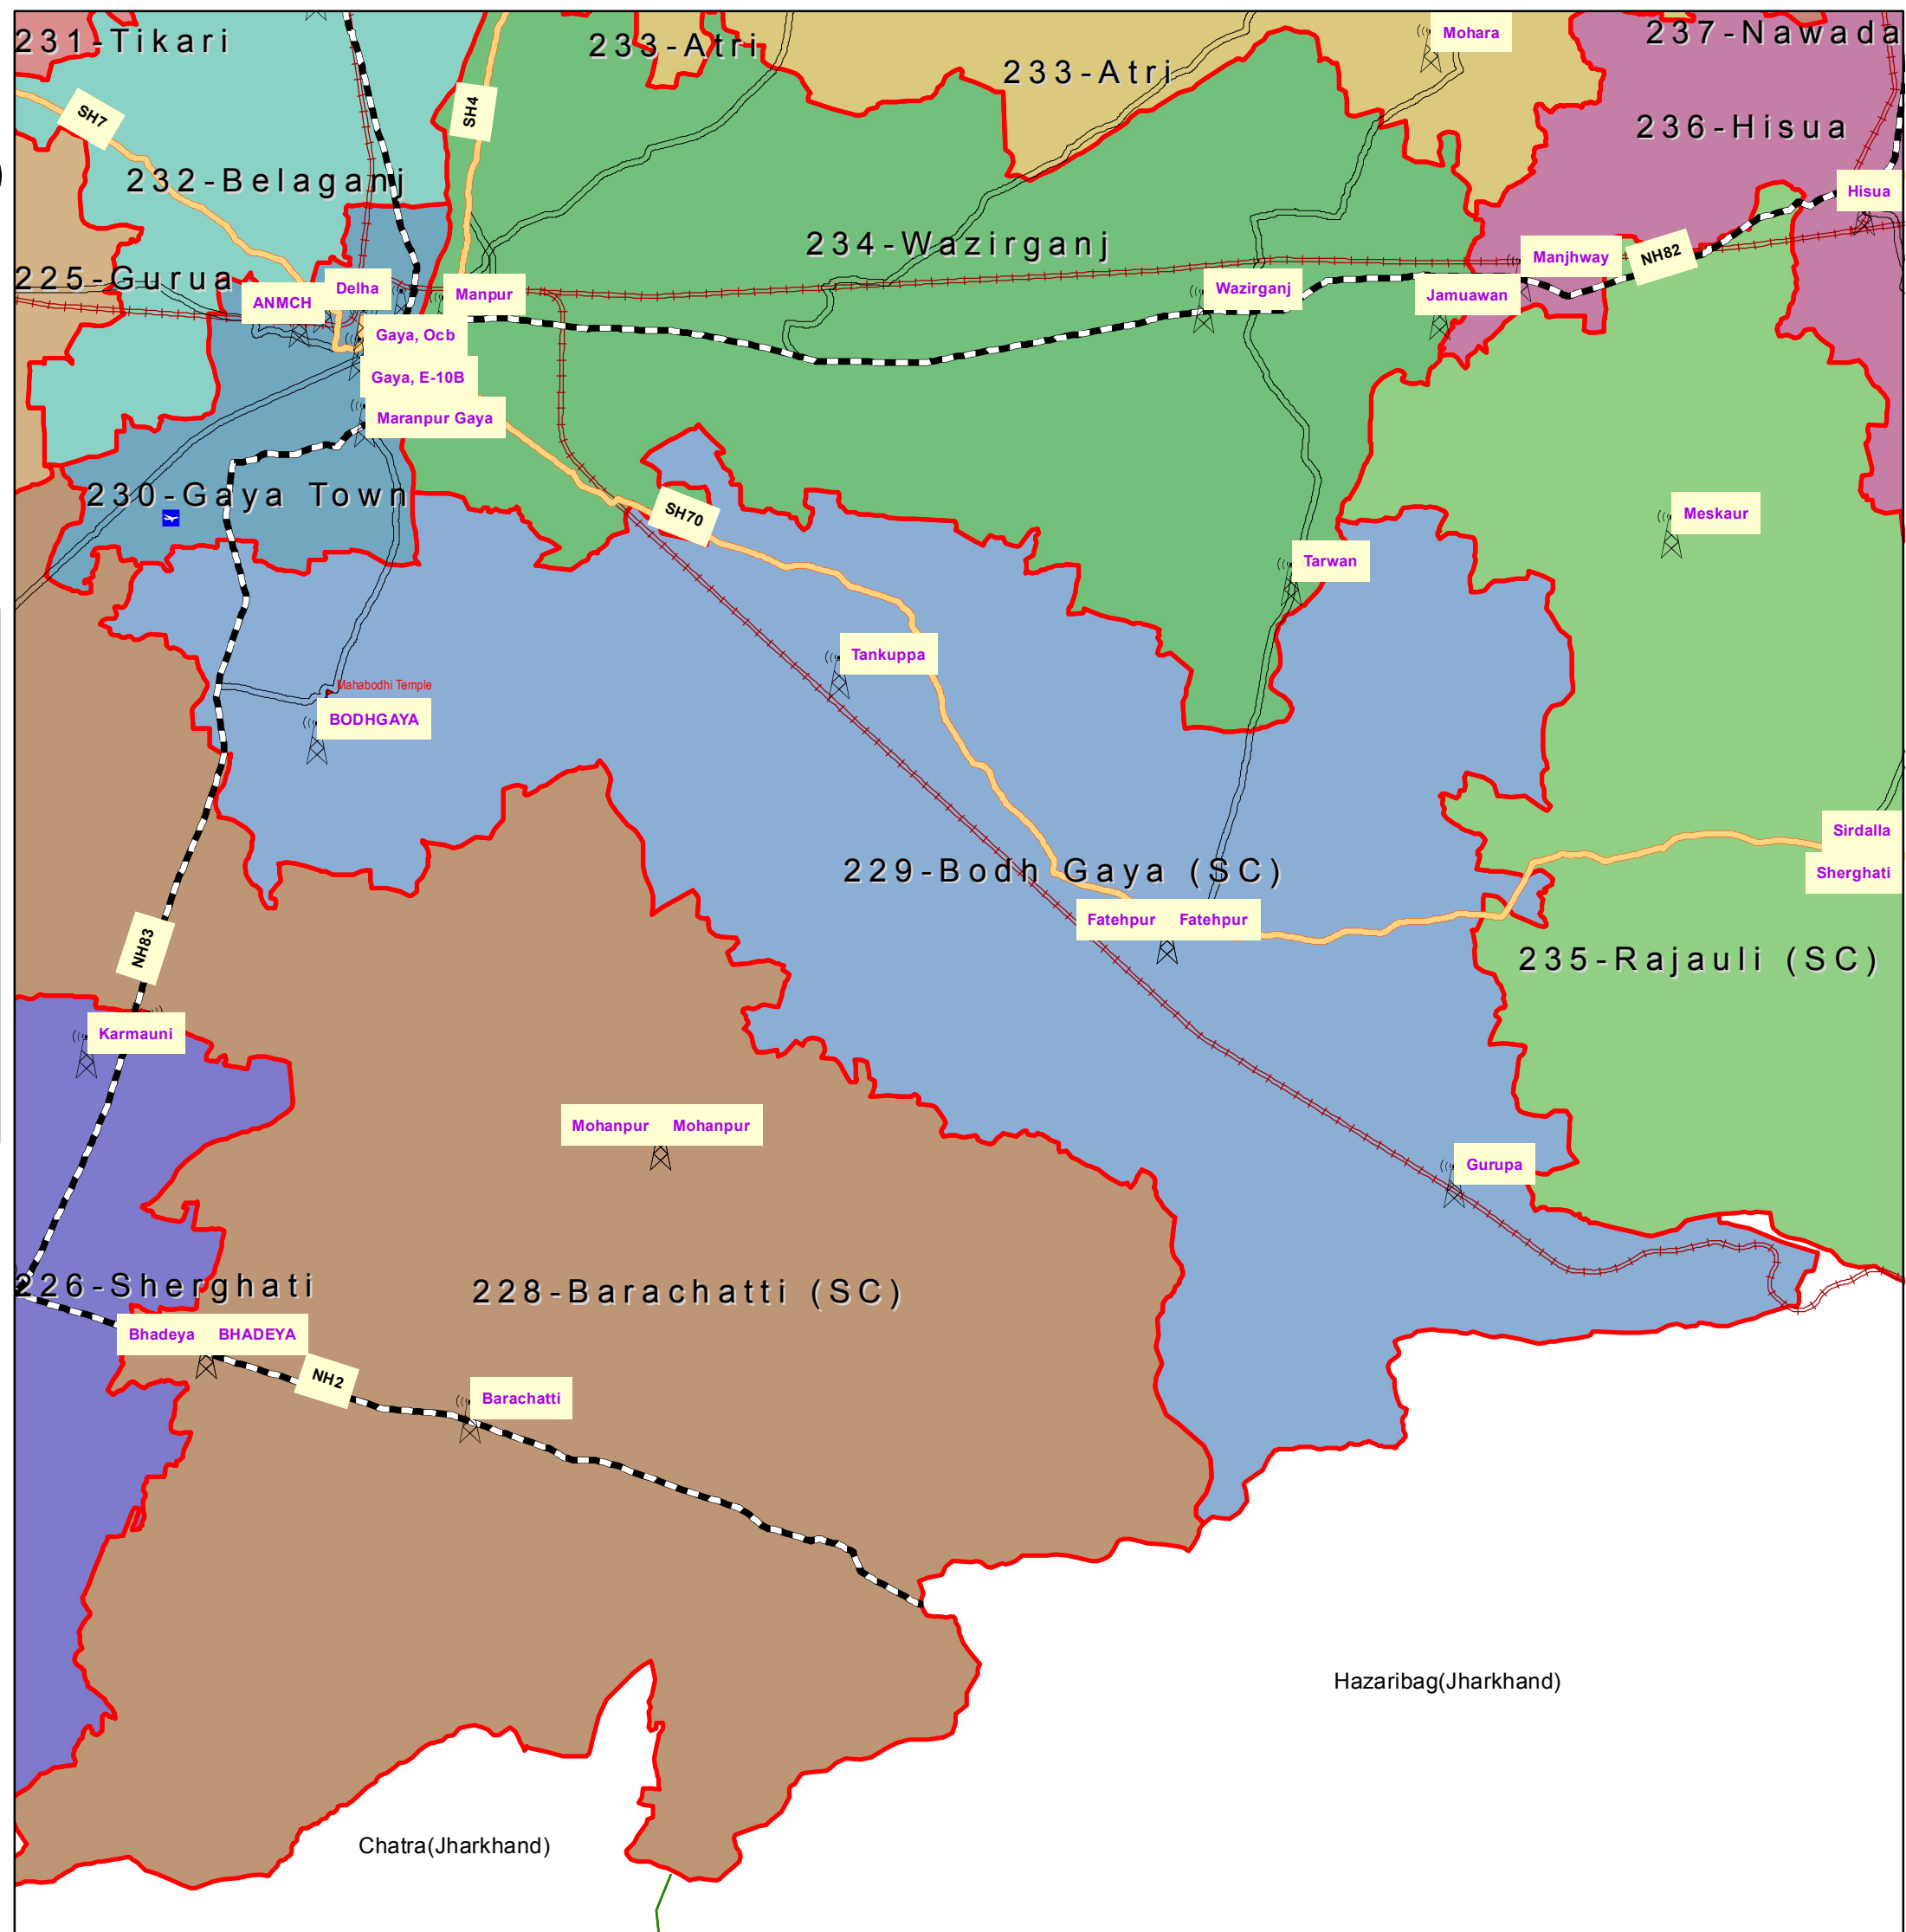

229-Bodh Gaya (SC) (GAYA)

INDEX

-  DISTRICT HEAD QUARTER
-  AIRPORT
-  TOURIST PLACE
-  BSNL EXCHANGE
-  NATIONAL HIGHWAY
-  STATE HIGHWAY
-  DISTRICT ROAD
-  RAILWAYLINE
-  ASSEMBLY BOUNDARY

Hazaribag(Jharkhand)

Chatra(Jharkhand)